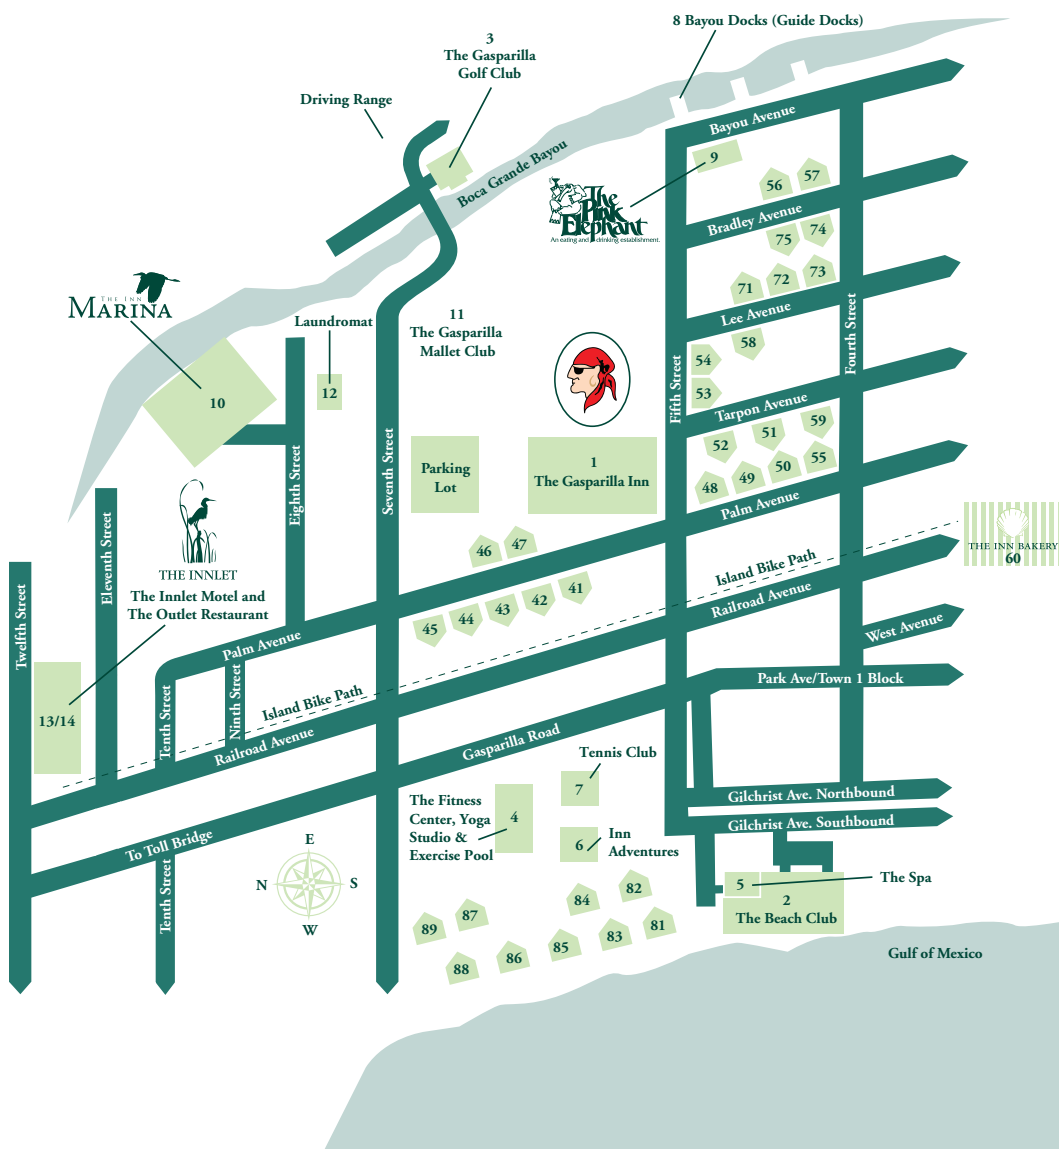

RESORT MAP

- | | | | |
|---|--|-------|----------------------------|
| 1 | The Gasparilla Inn | 10 | The Inn Marina |
| 2 | The Beach Club | 11 | The Gasparilla Mallet Club |
| 3 | The Gasparilla Golf Club | 12 | Laundromat |
| 4 | The Fitness Center,
Yoga Studio & Exercise Pool | 13 | The Innlet Motel |
| 5 | The Spa | 14 | The Outlet Restaurant |
| 6 | Inn Adventures | 41-54 | Guest Cottages |
| 7 | The Gasparilla Tennis Club | 55-59 | Inn Villas |
| 8 | Bayou Docks (Guide Docks) | 60 | The Inn Bakery |
| 9 | The Pink Elephant | 71-75 | Sharp Houses |
| | | 81-89 | Beach Cottages |