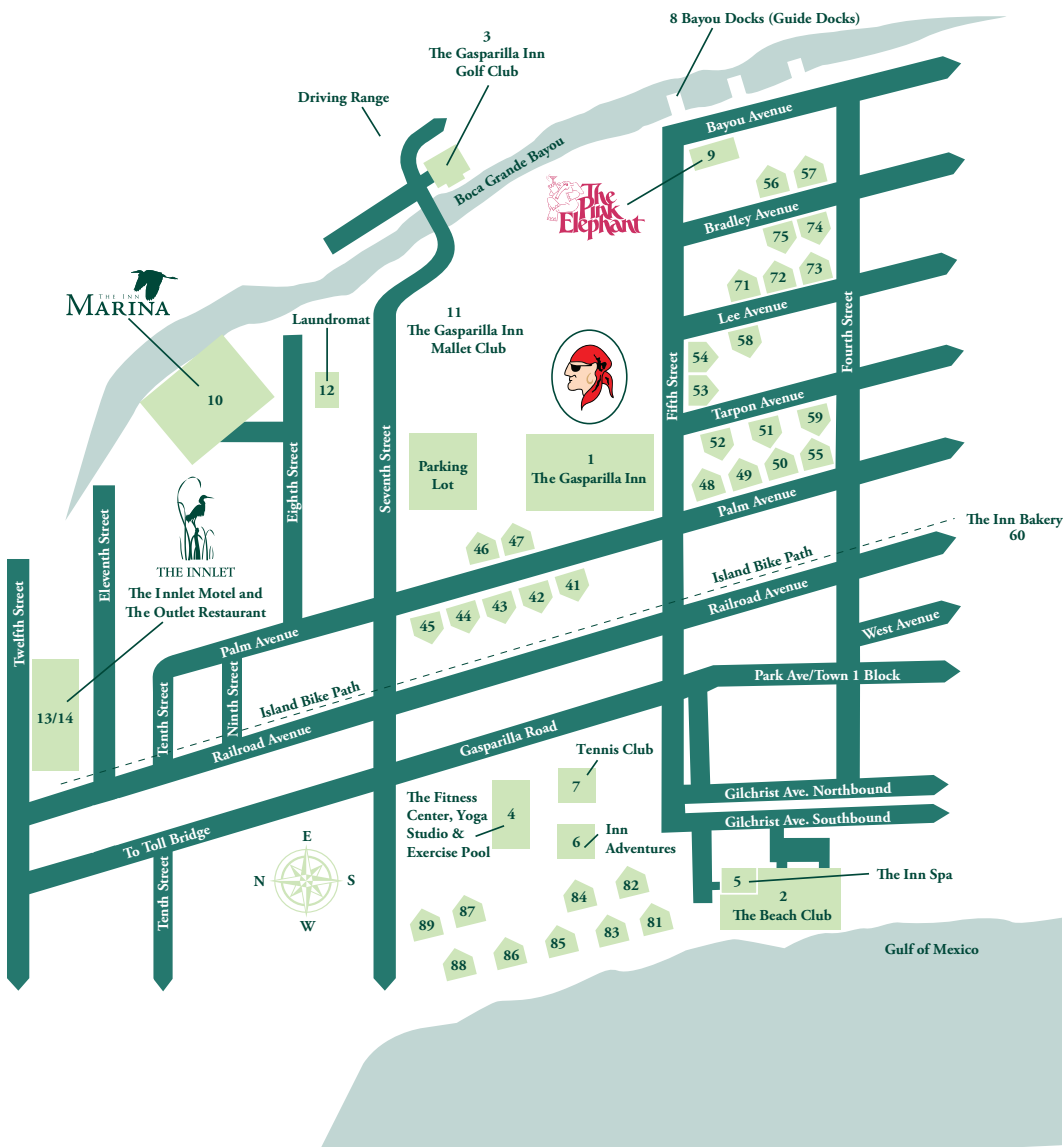

RESORT MAP

- | | | | |
|---|--|-------|--------------------------------|
| 1 | The Gasparilla Inn | 10 | The Inn Marina |
| 2 | The Beach Club | 11 | The Gasparilla Inn Mallet Club |
| 3 | The Gasparilla Inn Golf Club | 12 | Laundromat |
| 4 | The Fitness Center,
Yoga Studio & Exercise Pool | 13 | The Innlet Motel |
| 5 | The Inn Spa | 14 | The Outlet Restaurant |
| 6 | Inn Adventures | 41-54 | Guest Cottages |
| 7 | The Gasparilla Inn Tennis Club | 55-59 | Villas |
| 8 | Bayou Docks (Guide Docks) | 60 | The Inn Bakery |
| 9 | The Pink Elephant | 71-75 | Sharp Houses |
| | | 81-89 | Beach Cottages |